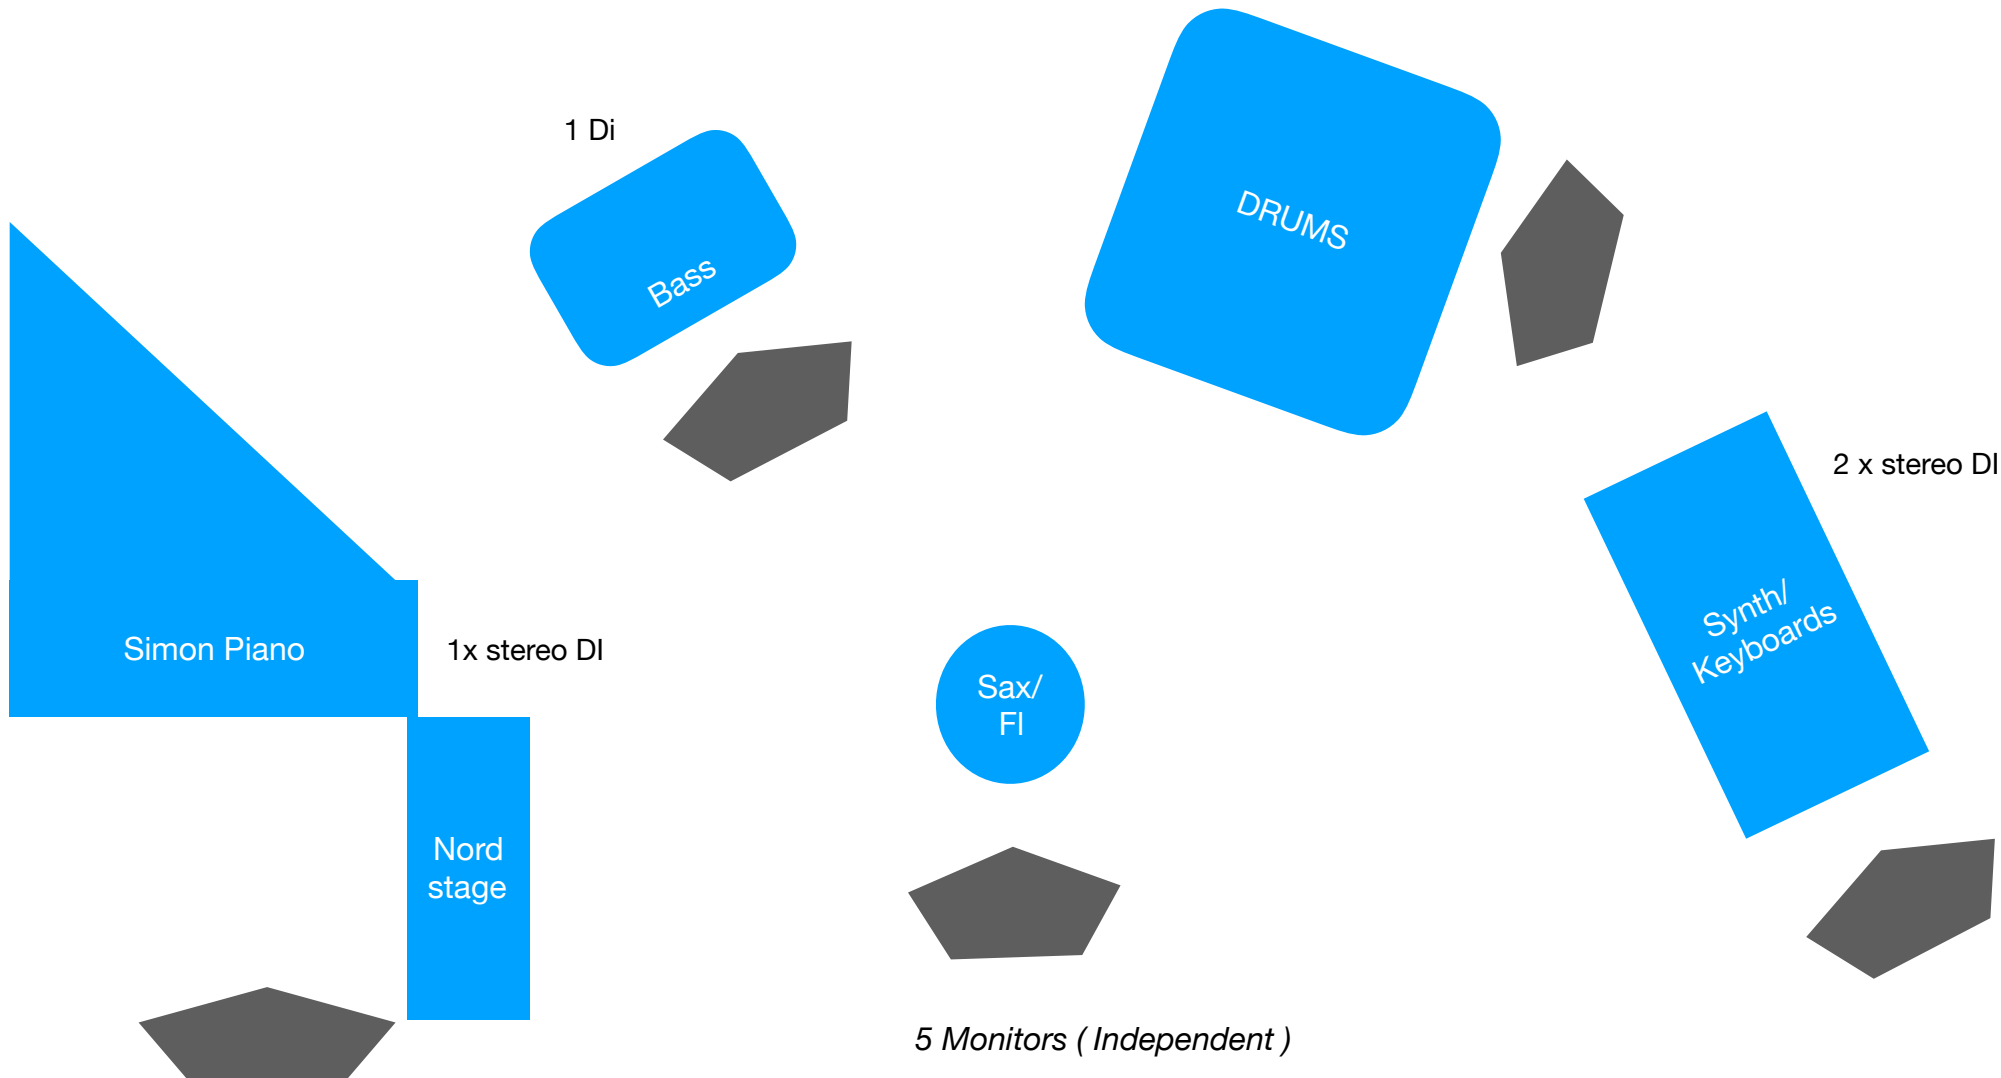

**STAGE PLAN „ 2 Spirits „ feat Holly**

*Piano / Rhodes  
Simon Anke*

*E-Bass  
Thomas Stieger*

*Sax/Fl  
Holly*

*Drums  
Christian Tschuggnall*

*Keyboards / Synth  
Benjamin Geyer*

MIKROPHONE / DI : *Piano ( Flügel ) - 2 Mikros*  
*Nordstage - 1x Stereo DI*

*E - Bass - 1 Di*

*Sax/ Fl - 1 Mikro Flöte / 1 KlipMikro Shure Beta*

*Drums - normale Drum Mikrophonierung*

*Keyboard / Synth- 2\* Stereo Di*

---

*Licht : warm Lights with nice Colours and free design*

---

*CATERING : littler healthy snacks before Soundcheck , warm diner before ( or after ) the concert*

*Drinks : Water , Coffee , Juice ,  
Beer, Wine ( after the Show )*

---

*Hotel : 5 single Rooms ( + opt. 1 for driver / or Sound )*

---

*Backstage , 1 room with a Mirror for Holly , 1 room for the band*